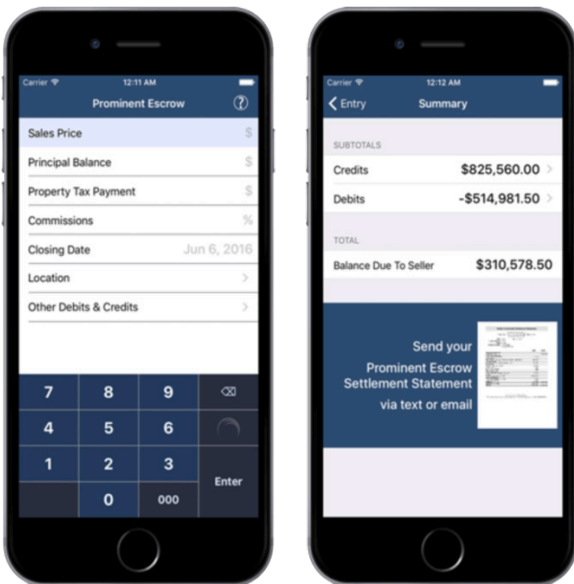

INFORMATION RIGHT FROM YOUR MOBILE DEVICE!

Prominent Escrow is proud to share this convenient and helpful tool which delivers instantly-generated seller's closing costs and seller's net proceeds estimates.

- The app shows everything from escrow and closing fees to taxes.
- Generate a seller's closing costs and seller's net proceeds estimates for Realtors[®], Lenders, and Real Estate customers throughout California.
- Calculate, then share instantly!
- Simple and easy to use!